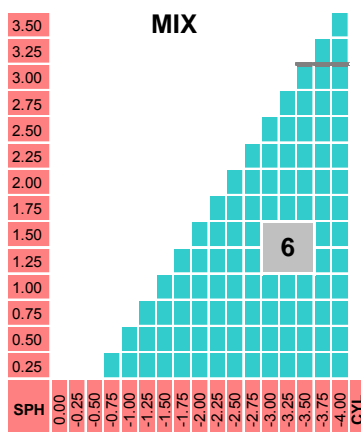

DIO Sports Mono 1.60

Specification

Material	MR8	UV cut off (nm)	400
Refractive Index	1.597	Base curve	6/8BC
Gravity	1.30	Max Diameters (mm)	80
Abbe Value	42	Color	Clear

Lens Features

- Spherical SV freeform design
- As-worn prescription optimization with 0.01D
- A precise spherical SV high curve lens
- Multi AR coating with EMI

Power Chart

Lens Marking Layout

Add-on Features

- Precal
- Remote Edging
- Special thickness
- Rx compensation
- Decentration
- Hi cylinder (4-6)
- Prism ($\leq 4 \Delta$)
- Mirror coating
- Tinting

80R

Decentration = 10mm

Index = 1.530

※ When your prescription is over of range, please contact us directly.