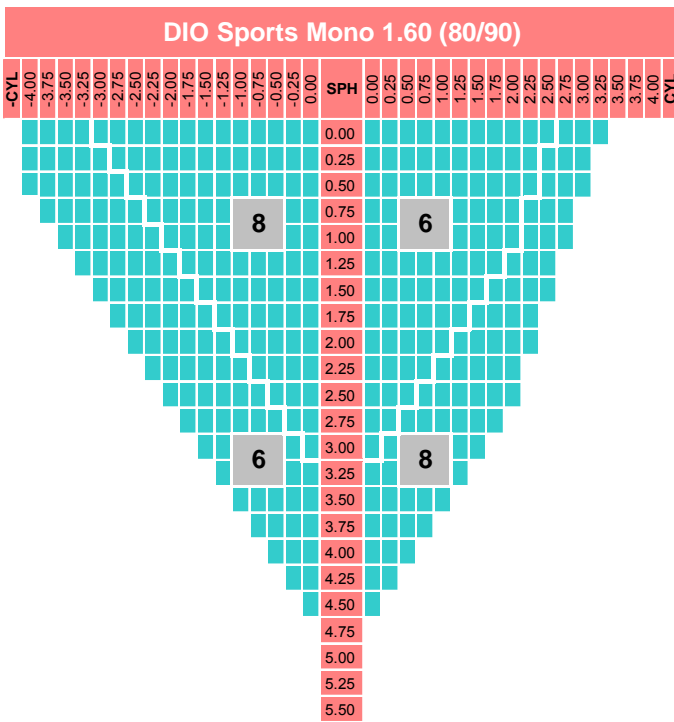

DIO Sports Mono 1.60

Specification

Material	MR8	UV cut off (nm)	400
Refractive Index	1.597	Base curve	6/8BC
Gravity	1.30	Max Diameters (mm)	80
Abbe Value	42	Color	Clear

Lens Features

- Spherical SV freeform design
- As-worn prescription optimization with 0.01D
- A precise spherical SV high curve lens
- Multi AR coating with EMI

Power Chart

Lens Marking Layout

Add-on Features

- Precal
- Remote Edging
- Special thickness
- Rx compensation
- Decentration
- Hi cylinder (4-6)
- Prism ($\leq 4 \Delta$)
- Mirror coating
- Tinting

80R

Decentration = 10mm

Index = 1.530

※ When your prescription is over of range, please contact us directly.