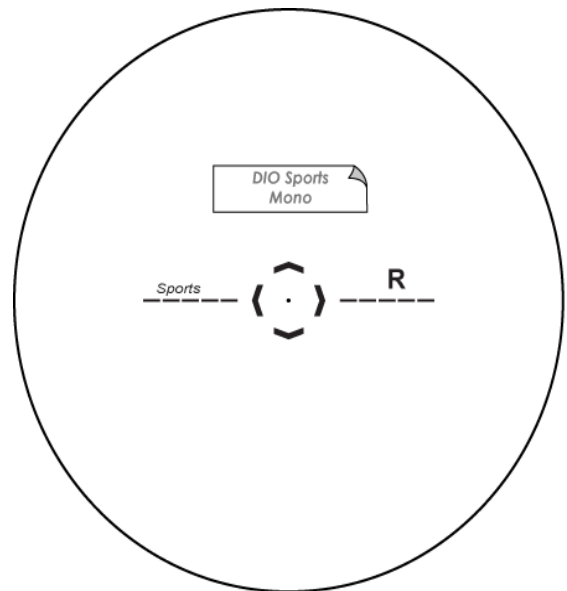

DIO Sports Mono 1.60

Specification

Material	MR8	UV cut off (nm)	400
Refractive Index	1.597	Base curve	6/8BC
Gravity	1.30	Max Diameters (mm)	80
Abbe Value	42	Color	Clear

Lens Features

- Spherical SV freeform design
- As-worn prescription optimization with 0.01D
- A precise spherical SV high curve lens
- Multi AR coating with EMI

Power Chart

Lens Marking Layout

Add-on Features

- Precal
- Remote Edging
- Special thickness
- Rx compensation
- Decentration
- Hi cylinder (4-6)
- Prism ($\leq 4 \Delta$)
- Mirror coating
- Tinting

80R

Decentration = 10mm